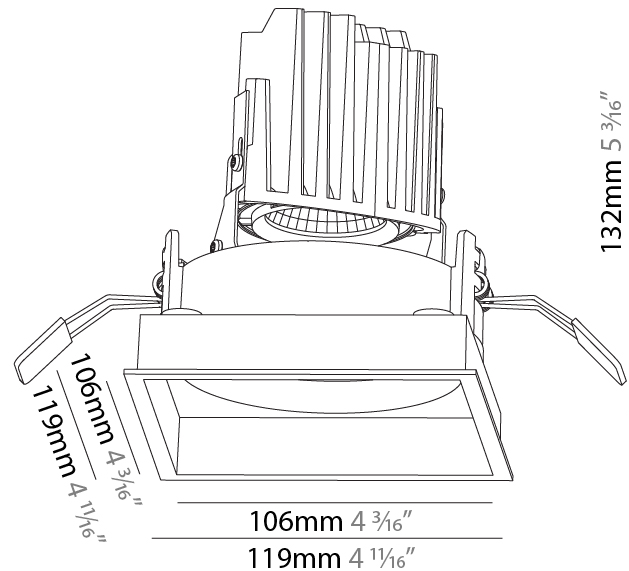

PHYSICAL

Shape: Square
Length (mm): 119
Length (in): 4 ¹¹/₁₆
Width (mm): 119
Width (in): 4 ¹¹/₁₆
Depth (mm): 132
Depth (in): 5 ³/₁₆
Ceiling Thickness (mm): 10 / 12.5 / 15
Ceiling Thickness (in): 3/8 or 1/2 or 9/16
Min. Recessing Depth (mm): 200
Min. Recessing Depth (in): 7 ⁷/₈
Light Distribution: Adjustable / Downlight
Weight (kg): 0.544
Weight (lbs): 1.2
Fixture Finish: SSR / BKV / CWI / CRY / HAB / LAG / UFT / ITA / RUA / RUR / MIC / FTG / MYG / TWT / LOD / PUS / FRO / FUP / KIA / POP / BLS / SPG / MEY / GOH / GUM / CHC / COM / ABZ / JAG / OBR / MOS / ROR
Fixture Material: Aluminum Die Cast
Cut-out Measurements: 114mm / 4 1/2" x 114mm / 4 1/2"

ELECTRICAL

Lamp Type: LED (Zhaga Standard)
Input Wattage (W): 13.2 / 16.5
Total Output Wattage (W): 12 / 14
Dimming: Tri-Mode (Non-Dimming and Phase Dimming (120Vac only) and 0-10V Dimming)
Driver Included: No
Driver Location: Recessed Housing
Driver Type: Constant Current - Universal
Driver Class: Class 2
Housing: See components
Input Voltage (V): 120 - 277
Constant Current (MA): 350

LED

Number of LEDs: 1
Color Temperature (°K): 2700 / 3000 / 3500 / 4000
Max. Delivered Lumen (lm): 850 / 950 / 1019 / 1040
Nominal Lumen (lm): 960 / 1070 / 1156 / 1180
CRI: >90 CRI
Lamp Life (hrs): 50000

OPTICAL

Reflector°: 10
Adjustability: Rotational 355°; Tilt 30°

RATINGS AND CERTIFICATIONS

Certified By: Certified for North American Standards
IP rating: IP20