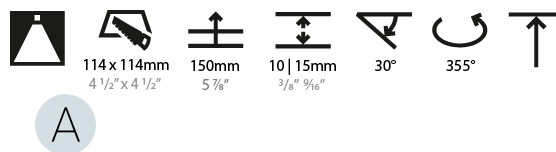

PHYSICAL

Shape: Square
Length (mm): 119
Length (in): 4 ¹¹/₁₆
Width (mm): 119
Width (in): 4 ¹¹/₁₆
Depth (mm): 132
Depth (in): 5 ³/₁₆
Ceiling Thickness (mm): 10 / 12.5 / 15
Ceiling Thickness (in): 3/8 or 1/2 or 9/16
Min. Recessing Depth (mm): 200
Min. Recessing Depth (in): 7 ⁷/₈
Light Distribution: Adjustable / Downlight
Weight (kg): 0.544
Weight (lbs): 1.2
Fixture Finish: SSR / BKV / CWI / CRY / HAB / LAG / UFT / ITA / RUA / RUR / MIC / FTG / MYG / TWT / LOD / PUS / FRO / FUP / KIA / POP / BLS / SPG / MEY / GOH / GUM / CHC / COM / ABZ / JAG / OBR / MOS / ROR
Fixture Material: Aluminum Die Cast
Cut-out Measurements: 114mm / 4 1/2" x 114mm / 4 1/2"

ELECTRICAL

Lamp Type: LED (Zhaga Standard)
Input Wattage (W): 13.2 / 16.5
Total Output Wattage (W): 12 / 14
Dimming: Tri-Mode (Non-Dimming and Phase Dimming (120Vac only) and 0-10V Dimming)
Driver Included: No
Driver Location: Recessed Housing
Driver Type: Constant Current - Universal
Driver Class: Class 2
Housing: See components
Input Voltage (V): 120 - 277
Constant Current (MA): 350

LED

Number of LEDs: 1
Color Temperature (°K): 2700 / 3000 / 3500 / 4000
Max. Delivered Lumen (lm): 850 / 950 / 1019 / 1040
Nominal Lumen (lm): 960 / 1070 / 1156 / 1180
CRI: >90 CRI
Lamp Life (hrs): 50000

OPTICAL

Reflector°: 10
Adjustability: Rotational 355°; Tilt 30°

RATINGS AND CERTIFICATIONS

Certified By: Certified for North American Standards
IP rating: IP20