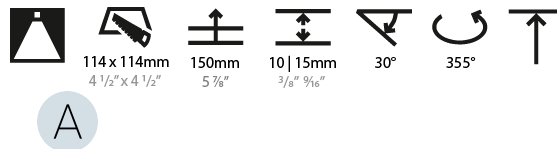

GENERAL

Series: Bioniq
Subseries: Bioniq Square Adjustable
Brand: Prolicht
Division: Architectural
Mounting Type: Recessed
Mounting Location: Ceiling
Subcategory: Downlight

PHYSICAL

Shape: Square
Length (mm): 119
Length (in): 4 11/16
Width (mm): 119
Width (in): 4 11/16
Depth (mm): 132
Depth (in): 5 3/16
Min. Recessing Depth (mm): 150
Min. Recessing Depth (in): 5 7/8
Light Distribution: Adjustable / Downlight
Weight (kg): 0.544
Weight (lbs): 1.2
Fixture Finish: SSR / BKV / CWI / CRY / HAB / LAG / UFT / ITA / RUA / RUR / MIC / FTG / MYG / TWT / LOD / PUS / FRO / FUP / KIA / POP / BLS / SPG / MEY / GOH / GUM / CHC / COM / ABZ / JAG / OBR / MOS / ROR
Fixture Material: Aluminum Die Cast
Cut-out Measurements: 114mm / 4 1/2" x 114mm / 4 1/2"

ELECTRICAL

Lamp Type: LED (Zhaga Standard)
Total Output Wattage (W): 15
Dimming: Dali Dimming
Driver Included: No
Driver Location: Recessed Housing
Driver Type: Constant Current - 120Vac
Housing: See components
Input Voltage (V): 120
Constant Current (MA): 350

LED

Number of LEDs: 1
Color Temperature (°K): Warm Dim
Max. Delivered Lumen (lm): 760
Nominal Lumen (lm): 1140
CRI: >90 CRI
Lamp Life (hrs): 50000

OPTICAL

Reflector°: 20 / 40 / 60
Adjustability: Rotational 355°; Tilt 30°

RATINGS AND CERTIFICATIONS

Certified By: Certified for North American Standards
IP rating: IP20